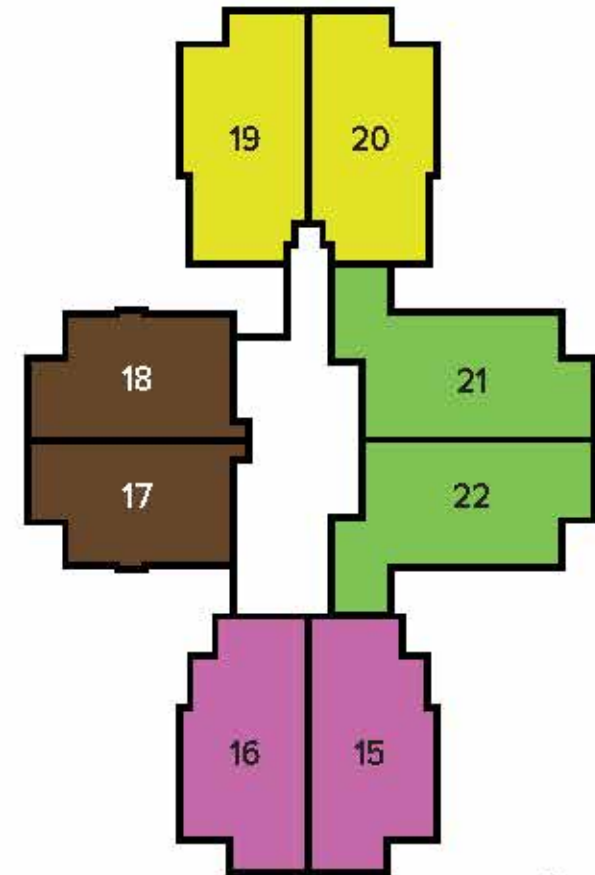

NUMBERING PLAN

Claret, Daisy & Emilia Wings from 2nd floor to 8th floor

PLUMERIA LIFESTYLE

EMILIA

DAISY

CLARET

	2BHK (1140 SFT)		3BHK + 2T (1460 SFT)
	2BHK (1115 SFT)		3BHK+ 2T (1480 SFT)
	2BHK (1170 SFT)		3BHK + 3T (1630 SFT)
			3BHK + 2T (1460 SFT)

SFT Sizes are rounded off

NUMBERING PLAN

Felicia, Grace, Hibiscus & Iris Wings from 2nd floor to 8th floor

PLUMERIA LIFESTYLE

GRACE

HIBISCUS

IRIS

FELICIA

-  2BHK (1189 SFT)
-  2BHK (1189 SFT)
-  2BHK (1187 SFT)
-  2BHK (1187 SFT)
-  3BHK + 2T (1460 SFT)
-  3BHK + 2T (1425 SFT)

-  3BHK+ 2T (1440 SFT)
-  3BHK + 3T (1550 SFT)
-  3BHK + 2T (1520 SFT)
-  3BHK+ 3T (1635 SFT)
-  3BHK + 2T (1435 SFT)
-  3BHK + 3T (1600 SFT)

Not to scale

SFT Sizes are rounded off

1 BEDROOM + 1 TOILET

PLUMERIA LIFESTYLE

KEY PLAN

TOWER PLAN

SUPER BUILT-UP AREA

780 sq.ft. / 72.46 sq.m.
(Shown above)