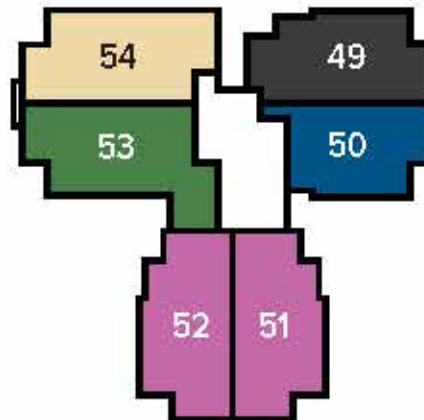

NUMBERING PLAN

Claret, Daisy & Emilia Wings from 2nd floor to 8th floor

PLUMERIA LIFESTYLE

EMILIA

DAISY

CLARET

	2BHK (1140 SFT)		3BHK + 2T (1460 SFT)
	2BHK (1115 SFT)		3BHK+ 2T (1480 SFT)
	2BHK (1170 SFT)		3BHK + 3T (1630 SFT)
			3BHK + 2T (1460 SFT)

SFT Sizes are rounded off

NUMBERING PLAN

Felicia, Grace, Hibiscus & Iris Wings from 2nd floor to 8th floor

PLUMERIA LIFESTYLE

GRACE

HIBISCUS

IRIS

FELICIA

-  2BHK (1189 SFT)
-  2BHK (1189 SFT)
-  2BHK (1187 SFT)
-  2BHK (1187 SFT)
-  3BHK + 2T (1460 SFT)
-  3BHK + 2T (1425 SFT)

-  3BHK+ 2T (1440 SFT)
-  3BHK + 3T (1550 SFT)
-  3BHK + 2T (1520 SFT)
-  3BHK+ 3T (1635 SFT)
-  3BHK + 2T (1435 SFT)
-  3BHK + 3T (1600 SFT)

Not to scale

SFT Sizes are rounded off

1 BEDROOM + 1 TOILET

PLUMERIA LIFESTYLE

KEY PLAN

TOWER PLAN

SUPER BUILT-UP AREA

780 sq.ft. / 72.46 sq.m.
(Shown above)