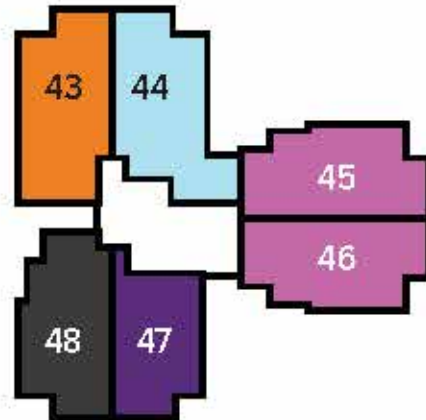

NUMBERING PLAN

Claret, Daisy & Emilia Wings from 2nd floor to 8th floor

PLUMERIA LIFESTYLE

EMILIA

DAISY

CLARET

	2BHK (1140 SFT)		3BHK + 2T (1460 SFT)
	2BHK (1115 SFT)		3BHK+ 2T (1480 SFT)
	2BHK (1170 SFT)		3BHK + 3T (1630 SFT)
			3BHK + 2T (1460 SFT)

SFT Sizes are rounded off

NUMBERING PLAN

Felicia, Grace, Hibiscus & Iris Wings from 2nd floor to 8th floor

PLUMERIA LIFESTYLE

GRACE

HIBISCUS

IRIS

FELICIA

-  2BHK (1189 SFT)
-  2BHK (1189 SFT)
-  2BHK (1187 SFT)
-  2BHK (1187 SFT)
-  3BHK + 2T (1460 SFT)
-  3BHK + 2T (1425 SFT)

-  3BHK+ 2T (1440 SFT)
-  3BHK + 3T (1550 SFT)
-  3BHK + 2T (1520 SFT)
-  3BHK+ 3T (1635 SFT)
-  3BHK + 2T (1435 SFT)
-  3BHK + 3T (1600 SFT)

Not to scale

SFT Sizes are rounded off

1 BEDROOM + 1 TOILET

PLUMERIA LIFESTYLE

KEY PLAN

TOWER PLAN

SUPER BUILT-UP AREA

780 sq.ft. / 72.46 sq.m.
(Shown above)