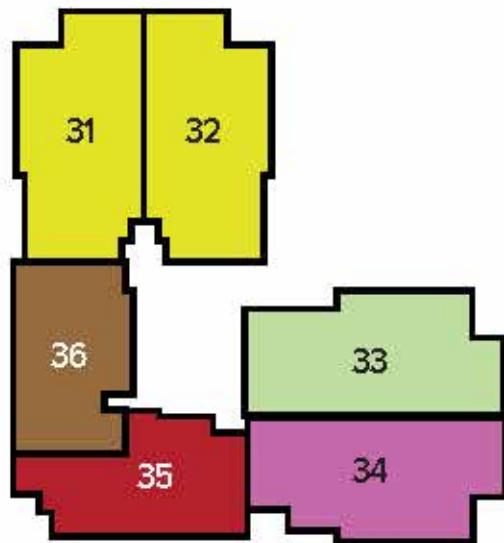

NUMBERING PLAN

Claret, Daisy & Emilia Wings from 2nd floor to 8th floor

PLUMERIA LIFESTYLE

EMILIA

DAISY

CLARET

	2BHK (1140 SFT)		3BHK + 2T (1460 SFT)
	2BHK (1115 SFT)		3BHK+ 2T (1480 SFT)
	2BHK (1170 SFT)		3BHK + 3T (1630 SFT)
			3BHK + 2T (1460 SFT)

SFT Sizes are rounded off

NUMBERING PLAN

Felicia, Grace, Hibiscus & Iris Wings from 2nd floor to 8th floor

PLUMERIA LIFESTYLE

GRACE

HIBISCUS

IRIS

FELICIA

-  2BHK (1189 SFT)
-  2BHK (1189 SFT)
-  2BHK (1187 SFT)
-  2BHK (1187 SFT)
-  3BHK + 2T (1460 SFT)
-  3BHK + 2T (1425 SFT)

-  3BHK+ 2T (1440 SFT)
-  3BHK + 3T (1550 SFT)
-  3BHK + 2T (1520 SFT)
-  3BHK+ 3T (1635 SFT)
-  3BHK + 2T (1435 SFT)
-  3BHK + 3T (1600 SFT)

Not to scale

SFT Sizes are rounded off

1 BEDROOM + 1 TOILET

PLUMERIA LIFESTYLE

KEY PLAN

TOWER PLAN

SUPER BUILT-UP AREA

780 sq.ft. / 72.46 sq.m.
(Shown above)