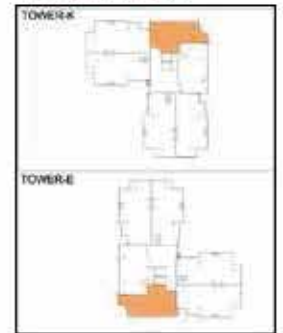

KEY PLAN

TOWER PLAN

SUPER BUILT-UP AREA

1110 sq.ft. / 103.12 sq.m.
(Shown above)

CARPET AREA

753.37 sq.ft. / 69.99 sq.m.
(Shown above)

TYPICAL UNIT NUMBERS

272-872, 235-835