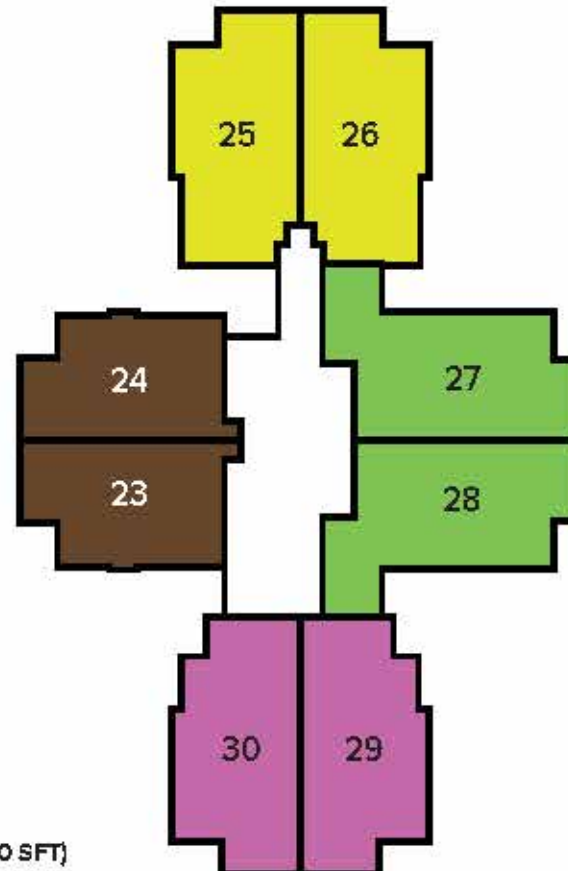

NUMBERING PLAN

Claret, Daisy & Emilia Wings from 2nd floor to 8th floor

PLUMERIA LIFESTYLE

EMILIA

DAISY

CLARET

	2BHK (1140 SFT)		3BHK + 2T (1460 SFT)
	2BHK (1115 SFT)		3BHK+ 2T (1480 SFT)
	2BHK (1170 SFT)		3BHK + 3T (1630 SFT)
			3BHK + 2T (1460 SFT)

SFT Sizes are rounded off

NUMBERING PLAN

Felicia, Grace, Hibiscus & Iris Wings from 2nd floor to 8th floor

PLUMERIA LIFESTYLE

GRACE

HIBISCUS

IRIS

FELICIA

-  2BHK (1189 SFT)
-  2BHK (1189 SFT)
-  2BHK (1187 SFT)
-  2BHK (1187 SFT)
-  3BHK + 2T (1460 SFT)
-  3BHK + 2T (1425 SFT)

-  3BHK+ 2T (1440 SFT)
-  3BHK + 3T (1550 SFT)
-  3BHK + 2T (1520 SFT)
-  3BHK+ 3T (1635 SFT)
-  3BHK + 2T (1435 SFT)
-  3BHK + 3T (1600 SFT)

Not to scale

SFT Sizes are rounded off

1 BEDROOM + 1 TOILET

PLUMERIA LIFESTYLE

KEY PLAN

TOWER PLAN

SUPER BUILT-UP AREA

780 sq.ft. / 72.46 sq.m.
(Shown above)