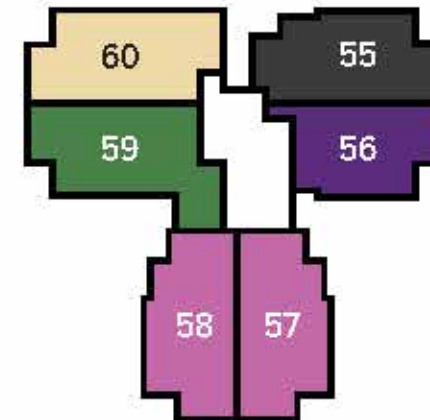

NUMBERING PLAN

Claret, Daisy & Emilia Wings from 2nd floor to 8th floor

PLUMERIA LIFESTYLE

EMILIA

DAISY

CLARET

	2BHK (1140 SFT)		3BHK + 2T (1460 SFT)
	2BHK (1115 SFT)		3BHK+ 2T (1480 SFT)
	2BHK (1170 SFT)		3BHK + 3T (1630 SFT)
			3BHK + 2T (1460 SFT)

SFT Sizes are rounded off

NUMBERING PLAN

Felicia, Grace, Hibiscus & Iris Wings from 2nd floor to 8th floor

PLUMERIA LIFESTYLE

GRACE

HIBISCUS

IRIS

FELICIA

-  2BHK (1189 SFT)
-  2BHK (1189 SFT)
-  2BHK (1187 SFT)
-  2BHK (1187 SFT)
-  3BHK + 2T (1460 SFT)
-  3BHK + 2T (1425 SFT)

-  3BHK+ 2T (1440 SFT)
-  3BHK + 3T (1550 SFT)
-  3BHK + 2T (1520 SFT)
-  3BHK+ 3T (1635 SFT)
-  3BHK + 2T (1435 SFT)
-  3BHK + 3T (1600 SFT)

Not to scale

SFT Sizes are rounded off

1 BEDROOM + 1 TOILET

PLUMERIA LIFESTYLE

KEY PLAN

TOWER PLAN

SUPER BUILT-UP AREA

780 sq.ft. / 72.46 sq.m.
(Shown above)