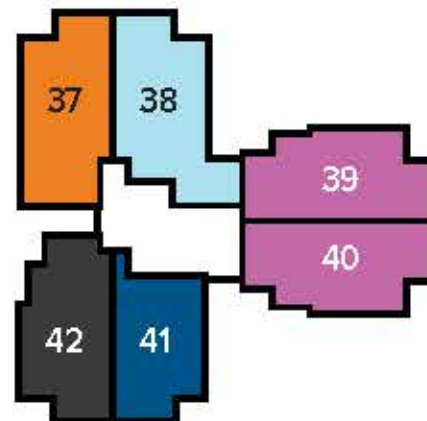

NUMBERING PLAN

Claret, Daisy & Emilia Wings from 2nd floor to 8th floor

PLUMERIA LIFESTYLE

EMILIA

DAISY

CLARET

	2BHK (1140 SFT)		3BHK + 2T (1460 SFT)
	2BHK (1115 SFT)		3BHK+ 2T (1480 SFT)
	2BHK (1170 SFT)		3BHK + 3T (1630 SFT)
			3BHK + 2T (1460 SFT)

SFT Sizes are rounded off

NUMBERING PLAN

Felicia, Grace, Hibiscus & Iris Wings from 2nd floor to 8th floor

PLUMERIA LIFESTYLE

GRACE

HIBISCUS

IRIS

FELICIA

-  2BHK (1189 SFT)
-  2BHK (1189 SFT)
-  2BHK (1187 SFT)
-  2BHK (1187 SFT)
-  3BHK + 2T (1460 SFT)
-  3BHK + 2T (1425 SFT)

-  3BHK+ 2T (1440 SFT)
-  3BHK + 3T (1550 SFT)
-  3BHK + 2T (1520 SFT)
-  3BHK+ 3T (1635 SFT)
-  3BHK + 2T (1435 SFT)
-  3BHK + 3T (1600 SFT)

Not to scale

SFT Sizes are rounded off

1 BEDROOM + 1 TOILET

PLUMERIA LIFESTYLE

KEY PLAN

TOWER PLAN

SUPER BUILT-UP AREA

780 sq.ft. / 72.46 sq.m.
(Shown above)