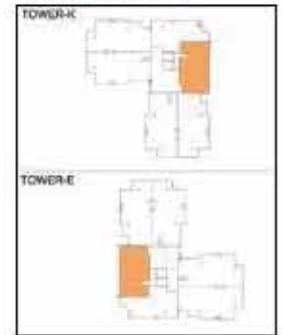

2 BEDROOMS + 2 TOILETS

PLUMERIA LIFESTYLE

TOWER PLAN

SUPER BUILT-UP AREA

1140 sq.ft. / 105.90 sq.m.
(Shown above)

CARPET AREA

744.65 sq.ft. / 69.18 sq.m.
(Shown above)

TYPICAL UNIT NUMBERS

G67-867, 186, G36-836