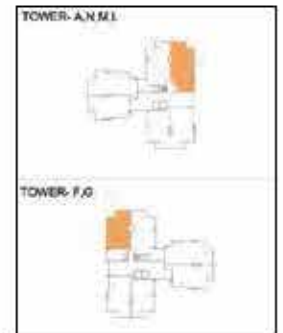

3 BEDROOMS + 3 TOILETS

PLUMERIA LIFESTYLE

KEY PLAN

TOWER PLAN

SUPER BUILT-UP AREA

1510 sq.ft. / 140.28 sq.m.
(Shown above)

CARPET AREA

1052.28 sq.ft. / 97.76 sq.m.
(Shown above)