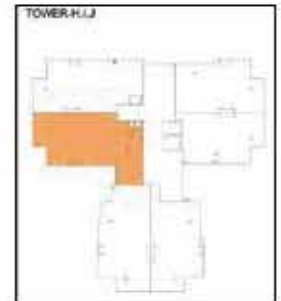

3 BEDROOMS + 3 TOILETS

PLUMERIA LIFESTYLE

KEY PLAN

TOWER PLAN

SUPER BUILT-UP AREA

1630 sq.ft. / 151.43 sq.m.
(Shown above)

CARPET AREA

1139.36 sq.ft. / 105.85 sq.m.
(Shown above)