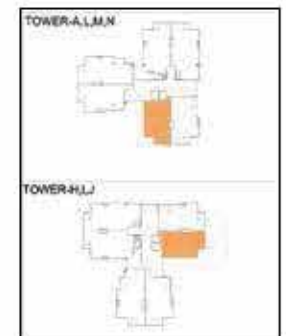

KEY PLAN

TOWER PLAN

SUPER BUILT-UP AREA

1110 sq.ft. / 103.12 sq.m.
(Shown above)

CARPET AREA

753.37 sq.ft. / 69.99 sq.m.
(Shown above)

TYPICAL UNIT NUMBERS

272-872, 235-835

2 BEDROOMS + 2 TOILETS

PLUMERIA LIFESTYLE

KEY PLAN

TOWER PLAN

SUPER BUILT-UP AREA

1190 sq.ft. / 110.55 sq.m.
(Shown above)

CARPET AREA

813.54 sq.ft. / 75.58 sq.m.
(Shown above)