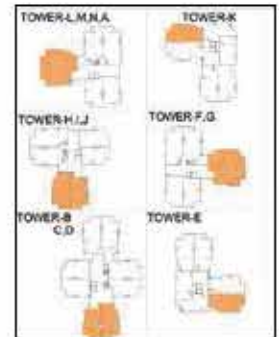

KEY PLAN

TOWER PLAN

SUPER BUILT-UP AREA

1480 sq.ft. / 137.49 sq.m.
(Shown above)

CARPET AREA

1025.27 sq.ft. / 95.25 sq.m.
(Shown above)

TYPICAL UNIT NUMBERS

G11, 111, 211-811, G12-812, G19,
119, 219-819, G20-820, G26-826, G25,
125, 225-825, G32-832, G31-831

3 BEDROOMS + 2 TOILETS

PLUMERIA LIFESTYLE

KEY PLAN

TOWER PLAN

SUPER BUILT-UP AREA

1460 sq.ft. / 135.63 sq.m.
(Shown above)

CARPET AREA

1018.05 sq.ft. / 94.58 sq.m.
(Shown above)

TYPICAL UNIT NUMBERS

140-840, 146, 246-846, 151, 251-851, G52, 152, 252-852, 157, 257-857, G58, 158, 268-858, G64, 164, 264-864, G71, 171, 271-871, G68, 168, 268-868, 187, 287-887, G39-389, G45-845, G88, 188, 288-888, 181, 281-881, G82, 182, 282-882, 175, 275-875, G76, 176, 276-876