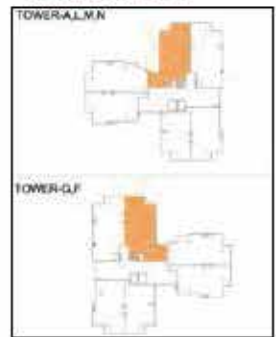

SUPER BUILT-UP AREA

1600 sq.ft. / 148.64 sq.m.
(Shown above)

CARPET AREA

1122.25 sq.ft. / 104.26 sq.m.
(Shown above)

TYPICAL UNIT NUMBERS

189, 289-889, 177, 277-877, 183, 283-883,
105, 205-805, 144, 244-844, 238-838